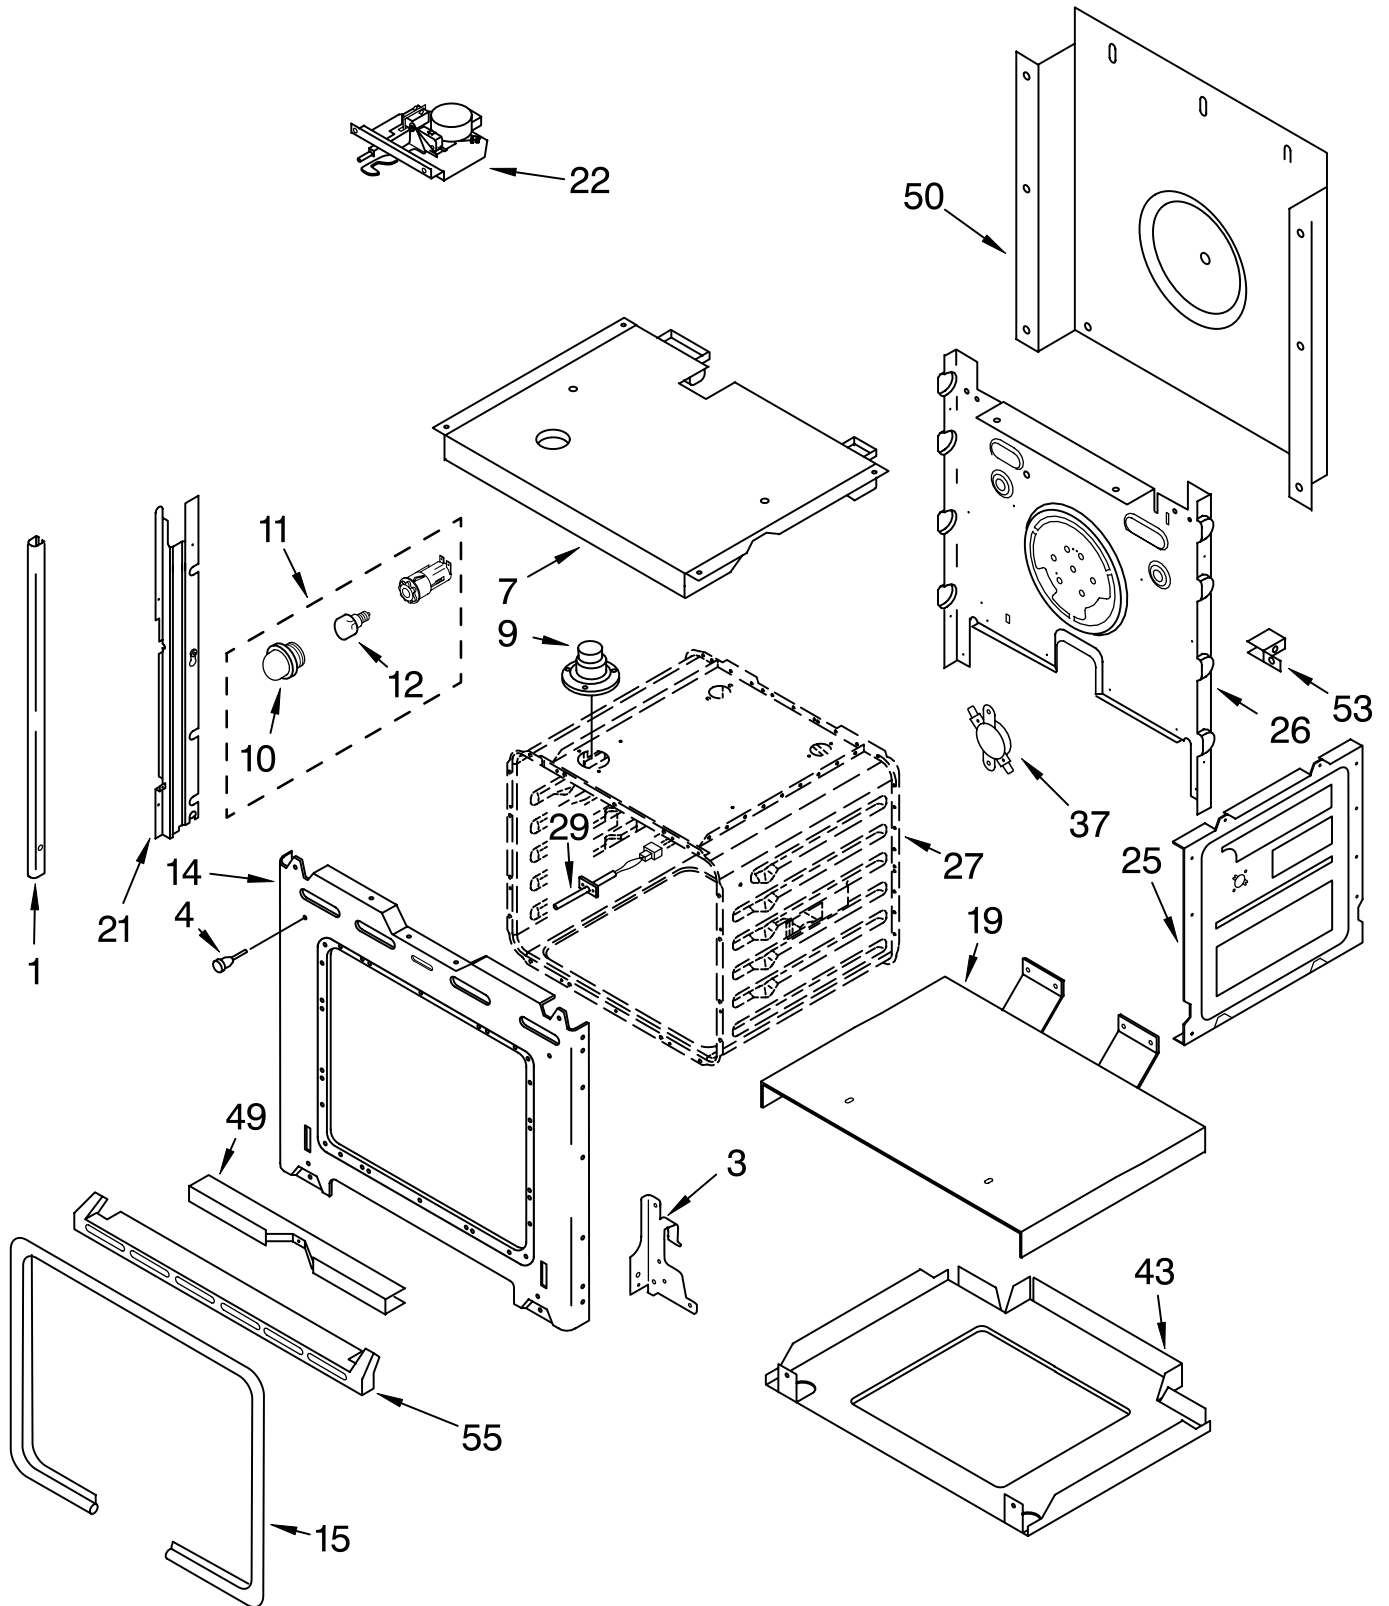

OVEN PARTS

For Models: RS696PXGB12, RS696PXGQ12
(Black) (Designer White)

FOR ORDERING INFORMATION REFER TO PARTS PRICE LIST